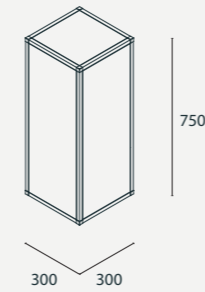

REF.	L
STAR10T060	600
STAR10T080	800
STAR10T100	1000
STAR10T120	1200

COLUMNA SUSPENDIDA H750
* Apertura derecha o izquierda D / I.
HANGED COLUMN
* Opening direction right D or left I.

REF.
STARC1 D / I