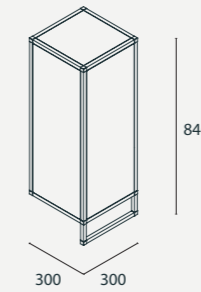

COLUMNA SUSPENDIDA H846
* Apertura derecha o izquierda D / I.
HANGED COLUMN
* Opening direction right D or left I.

REF.
STARC2 D / I