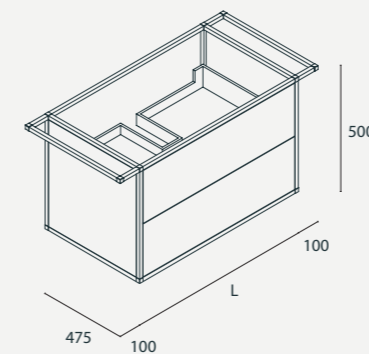

REF.	L
STAR20T060 D / I	600
STAR20T080 D / I	800
STAR20T100 D / I	1000
STAR20T120 D / I	1200

MUEBLE SUSPENDIDO 2 CAJONES CON 2 TOALLEROS
HANGED FURNITURE 2 DRAWERS + 2 TOWEL RAILS

REF.	L
STAR202T060	600
STAR202T080	800
STAR202T100	1000
STAR202T120	1200