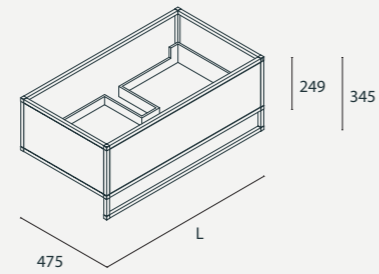

GRES PORCELÁNICO PORCELAIN TILE

ESTRUCTURA STRUCTURE

VIDRIO GLASS

MUEBLE SUSPENDIDO 1 CAJÓN  
 HANGED FURNITURE 1 DRAWER

REF.	L
STAR10060	600
STAR10080	800
STAR10100	1000
STAR10120	1200

MUEBLE SUSPENDIDO 1 CAJÓN CON TOALLERO  
 HANGED FURNITURE 1 DRAWER + 1 TOWEL RAIL

REF.	L
STAR10T060	600
STAR10T080	800
STAR10T100	1000
STAR10T120	1200

COLUMNA SUSPENDIDA H750  
 \* Apertura derecha o izquierda D / I.  
 HANGED COLUMN  
 \* Opening direction right D or left I.

REF.  
 STARC1 D / I